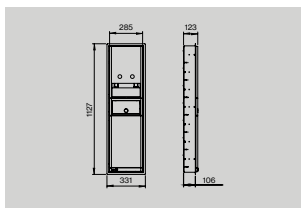

Sanitary panel HY

Item no.: 14710007073

Unit: 1 pcs