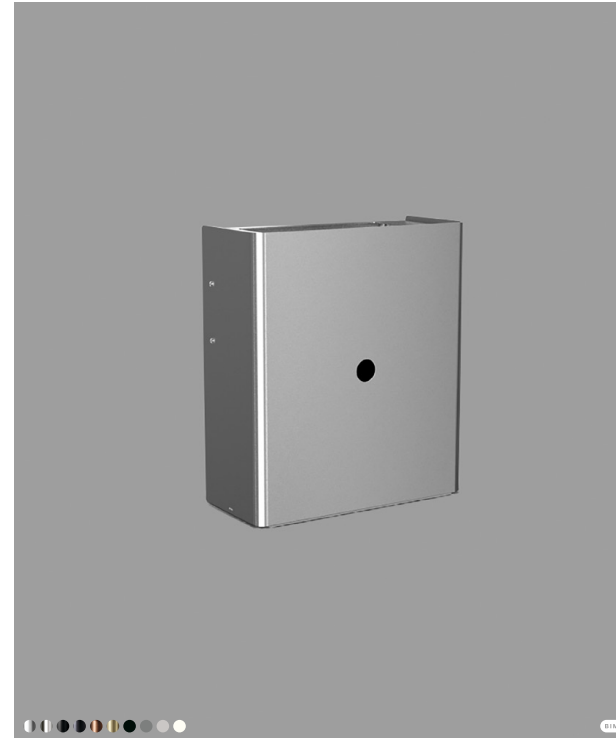

Waste bin f/ touchless paper disp.

Unit:
1pcs
1pcs
1pcs

Sanitary ware