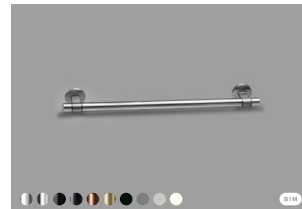

Grab rail set, straight end