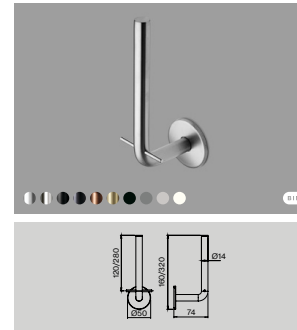

Spare toilet roll holder