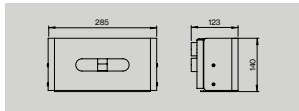

Tissue dispenser