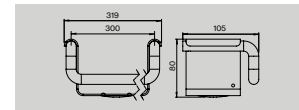

Item no.: 14703102302
Description: Ø14 mm, 319x78x75 mm, w/stainless steel shelf,
 theft proof
14702902305
Description: Ø14 mm, 319x78x75 mm, w/white shelf
14703002308
Description: Ø14 mm, 319x78x75 mm, w/black bracket
Unit: 1pcs