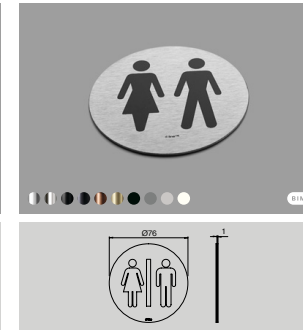

Round pictogram