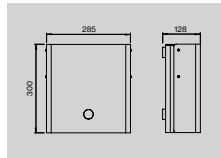

Item no.:
14708202000
14708202001

Unit:
1pcs
1pcs