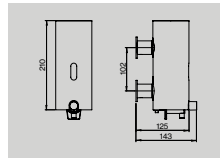

Units:
1 pcs
1 pcs
1 pcs
1 pcs
1 pcs
1 pcs