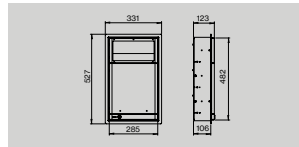

Sanitary panel K