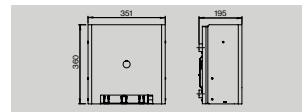

Touchless paper dispenser