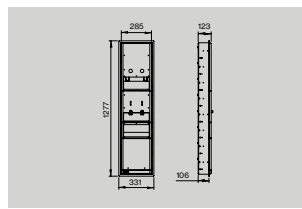

Sanitary panel HDK

Item no.: 14710008012

Unit: 1 pcs