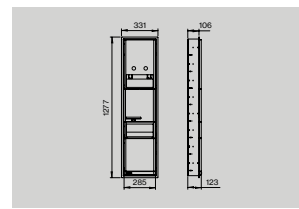

Sanitary panel HEK

Item no.: 14710008109

Unit: 1 pcs