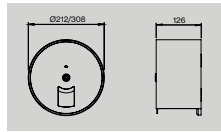

Item no.:
14708602001
14708702002
14708602200
14708702201

Unit:
1 pcs
1 pcs
1 pcs
1 pcs