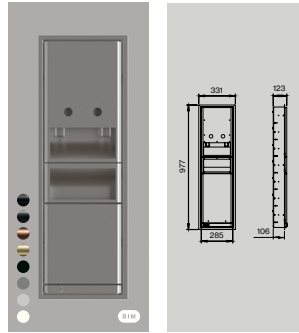

Sanitary panel HK