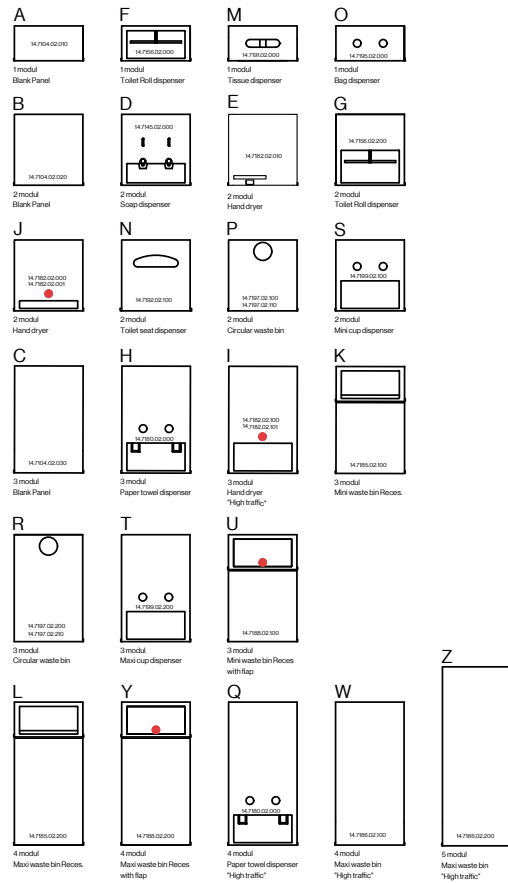

d line

Barrier-free

Grab rail

Item no.  
14750002680  
14750002850  
14750102001  
14750302850

Description:  
w/hinged cantilever, 685 mm, BG  
w/hinged cantilever, 850 mm, DN  
Spare part: toilet roll holder, f/147500 grab rail  
Spare part: padding profile, f/147500 grab rail

Unit:  
1 pcs  
1 pcs  
1 pcs  
1 pcs

Sanitary ware

d line