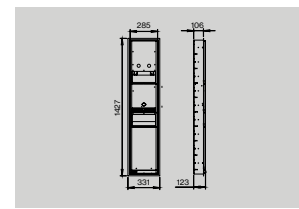

Sanitary panel HJL

Item no.: 14710009017

Unit: 1 pcs

d line

Sanitary panels

Sanitary ware