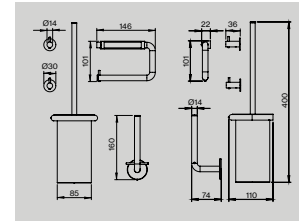

Item no.:
14708002007

Unit:
1 set