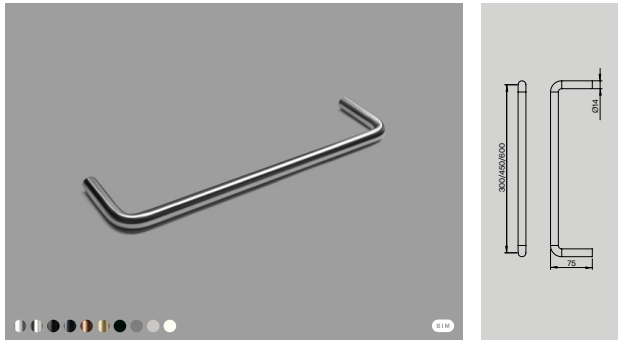

Towel rail

Item no.	Description	Unit
14705002905	Ø14 mm, cc 300 mm	1pcs
14705002458	Ø14 mm, cc 450 mm	1pcs
14705002658	Ø14 mm, cc 600 mm	1pcs
14705202304	Ø19 mm, cc 300 mm	1pcs
14705202452	Ø19 mm, cc 450 mm	1pcs
14705202657	Ø19 mm, cc 600 mm	1pcs
14425002008	Utensile hook 10019mm towel rail, Ø6-60 mm	1pcs

Shower door set

Item no.	Description	Unit
14705002450	Shower door pull Ø14*450 mm, w/door stop	1set
14705202450	Shower door pull Ø19*450 mm, w/door stop	1set

d line

Bathroom accessories

Toilet brush holder

Sanitary ware