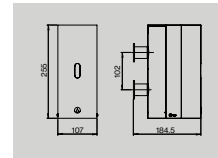

Sanitary ware