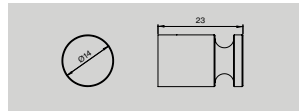

Coat hook Ø14