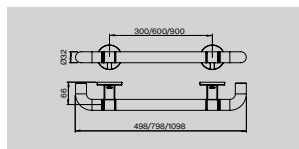

Grab rail set, bend end