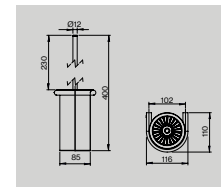

Toilet brush holder