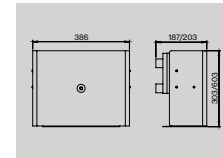

Waste bin, Large