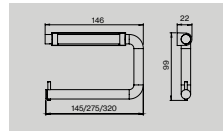

Toilet roll holder