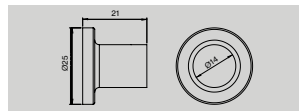

Coat hook Ø25