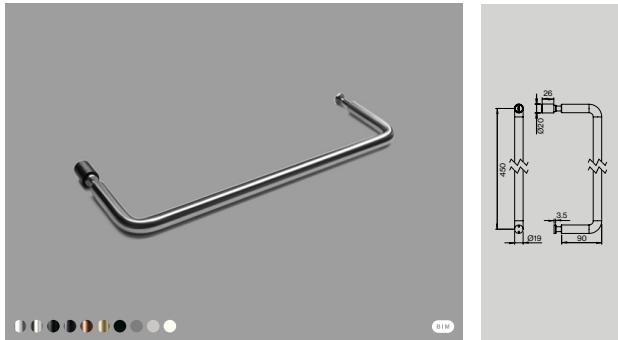

Shower door set