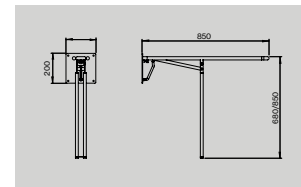

Unit:
1 pcs
1 pcs
1 pcs
1 pcs