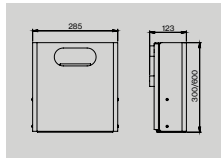

Waste bin, Small