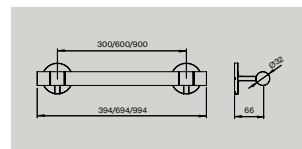

Grab rail set, straight end