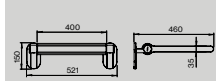

Item no.
14750102403

Unit:
1 pcs

d line

Barrier-free

Unit:
1 pcs
1 pcs
1 pcs
1 pcs

Sanitary ware