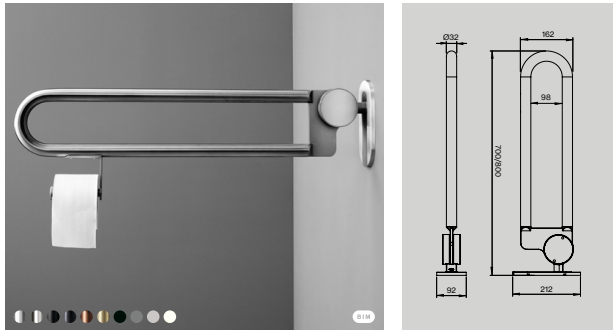

Foldable grab rail