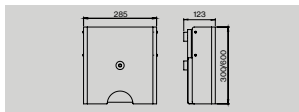

Paper towel dispenser