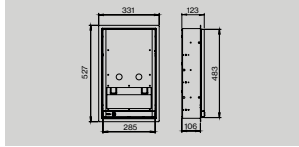

Sanitary panel H