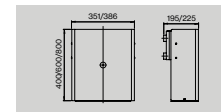

Unit:
1pcs
1pcs
1pcs