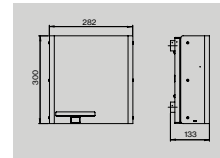

Sanitary ware