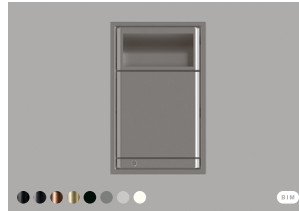

Sanitary panel K