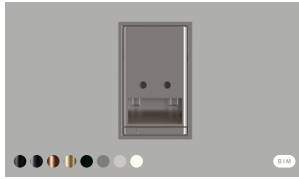

Sanitary panel H