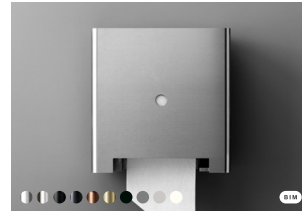

Touchless paper dispenser

d line

Dispensers and waste bins