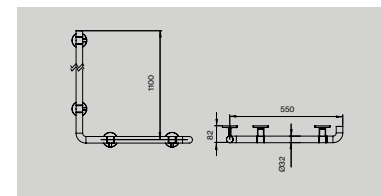

Unit:
1 pcs
1 pcs
1 pcs

Features:
Tested according to BS EN 12182: 2012.

Item no.:
14751002302
14751002802
14751002902

Description:
CC 300 mm
CC 600 mm
CC 900 mm

Unit:
1 pcs
1 pcs
1 pcs

Item no.:
14751002301
14751002801
14751002901

Description:
CC 300 mm
CC 600 mm
CC 900 mm

Unit:
1 pcs
1 pcs
1 pcs

d line

Barrier-free

Unit:
1 pcs

Sanitary ware